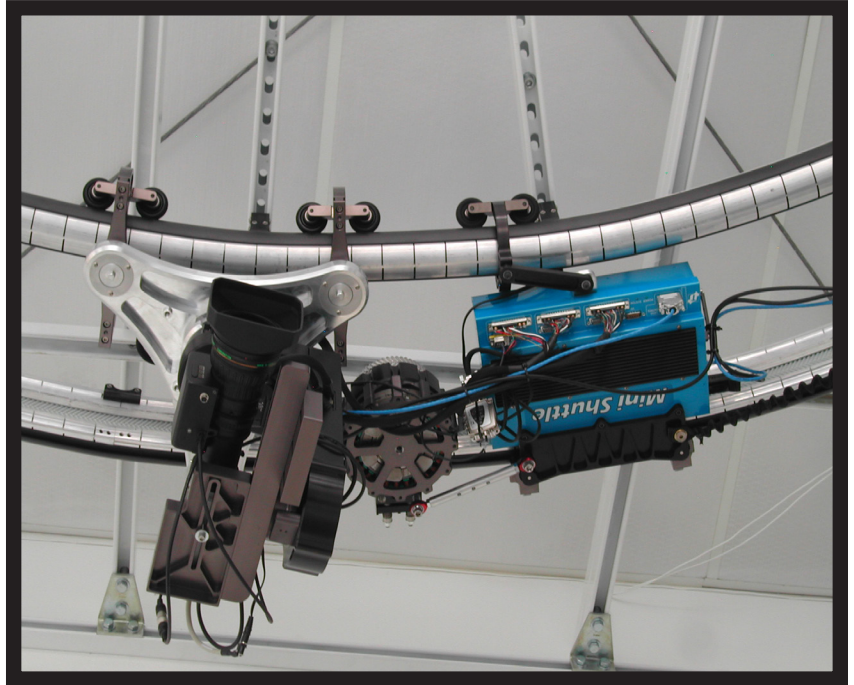

## Introduction

After years of pioneering the development of shuttle system technology, Innovision-Optics is proud to unveil its latest model, the Mini-Shuttle Camera Tracking System. Like its predecessors, the Z-Shuttle, Super Shuttle, and Mini-Mover, the Mini-Shuttle is a platform system that transports a remote-operated camera along a track mounted to the ceiling or wall.

## Description

The new Mini-Shuttle builds upon past technology by adding a revolutionary bendable dual-rail track, a lightweight remote controlled camera head, and a design that simplifies maintenance. Like Innovision's Z-Shuttle and Super Shuttle, the Mini-Shuttle provides five axes of movement, including; pan, tilt, focus, zoom, and shuttle movement.

# MINI-SHUTTLE

Built to ensure smooth installation and accuracy, the bendable track can be mounted in straight or curved sections.

The lightweight remote-controlled head carries up to 12 lbs. It can work with a variety of popular standard and HD block or box-type cameras including SONY, Panasonic, Ikegami, and Hitachi. Constructed with modular replacable components, the Mini-Shuttle can be maintained with ease.

## Key Specifications

Maximum track length: 100ft (30m)

Minimum track radius: 8ft (2.4m)

Track width: 12in (30)

Maximum speed: 5ft/sec (1.5m/sec)

Height/drop: 24: 24in from top of track to center of lens

Camera/lens load capacity: 12 lbs (5.4kg)