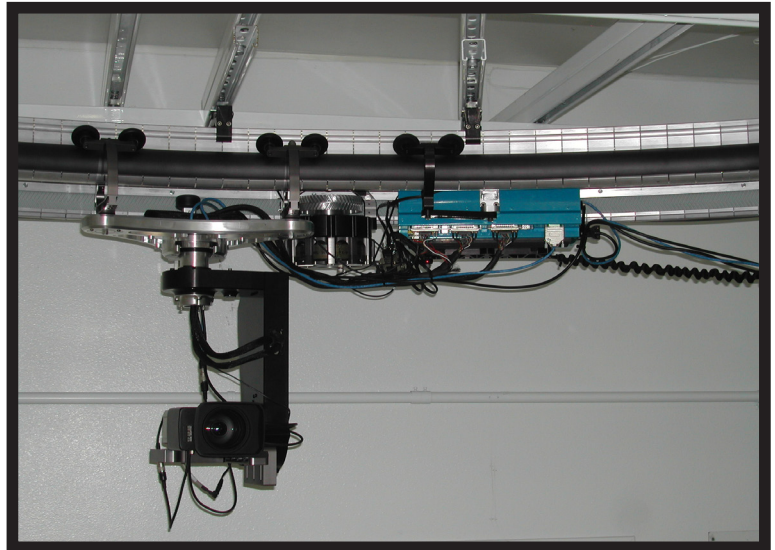

MINI-SHUTTLE

Introduction

After years of pioneering the development of shuttle system technology, Innovision-Optics is proud to unveil its latest model, the Mini-Shuttle Camera Tracking System. Like its predecessors, the Z-Shuttle, Super Shuttle, and Mini-Mover, the Mini-Shuttle is a platform system that transports a remote-operated camera along a track mounted to the ceiling or wall.

The Mini-Shuttle, is designed specifically for compact block or box cameras.

Mini-Shuttle

Description

The new Mini-Shuttle builds upon past technology by adding a revolutionary bendable dual-rail track, a lightweight remote controlled camera head, and a design that simplifies maintenance. Like Innovision's Z-Shuttle and Super Shuttle, the Mini-Shuttle provides five axes of movement, including; pan, tilt, focus, zoom, and shuttle movement.