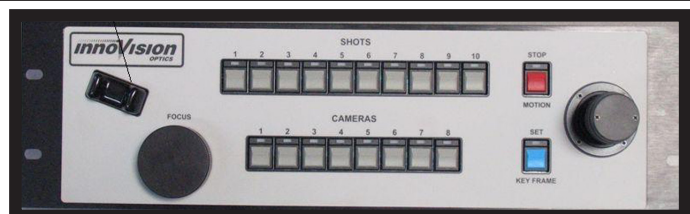

## Introduction

After years of pioneering the development of shuttle system technology, Innovision-Optics is proud to unveil its latest model, the Mini-Shuttle Camera Tracking System. Like its predecessors, the Z-Shuttle, Super Shuttle, and Mini-Mover, the Mini-Shuttle is a platform system that transports a remote-operated camera along a track mounted to the ceiling or wall.

The Mini-Shuttle, is designed specifically for compact block or box cameras.

Mini-Shuttle

## Description

The new Mini-Shuttle builds upon past technology by adding a revolutionary bendable dual-rail track, a lightweight remote controlled camera head, and a design that simplifies maintenance. Like Innovision's Z-Shuttle and Super Shuttle, the Mini-Shuttle provides five axes of movement, including; pan, tilt, focus, zoom, and shuttle movement.