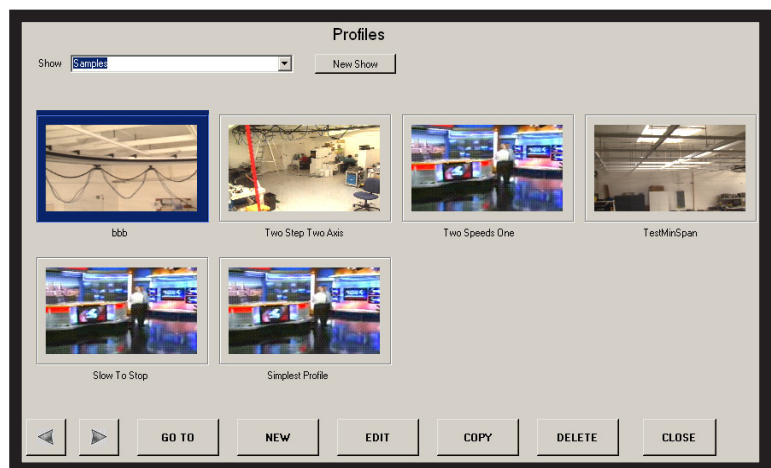

Above: Programmable Software
Below: Desktop Controller